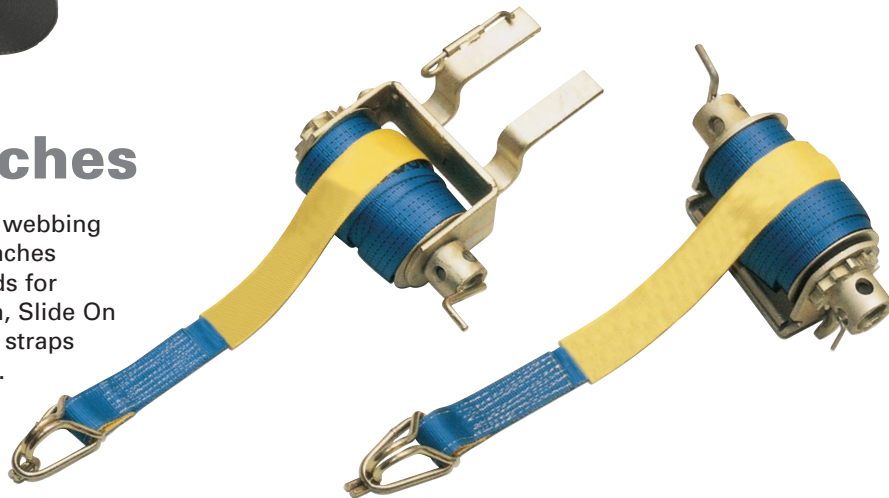

Ratchet Assemblies

In 25, 35 and 50mm, the Global range of heavy duty Ratchet Assemblies meets Australian and International standards. Suitable for all types of vehicles, they offer flexibility and long life durability. In lengths from 5.5 metres through to 9 metres as standard, Global can provide your lashing or tiedown solution.

Endless Ratchet Straps

In 25, 35 and 50mm, our range of Endless Ratchet Straps meets Australian and International standards. Available in a variety of colours and lengths, made to your requirements.

Ratchet Assembly Details

Width of Webbing	Lashing Capacity	Length
25mm	750kg	5.5 mtr
35mm	1500kg	5.5 mtr
50mm	2000kg	9 mtr
50mm	2500kg	9 mtr

Ratchet Assemblies available in other sizes on application.

Truck Winches

Supplied bare or fitted with webbing straps, the Global Truck Winches exceed the demanding needs for lashing. Available in Clip On, Slide On or Gate types. Replacement straps available in 9 metre lengths. Other sizes on application.

Transport Loadbinders

Available in Swivel or Ratchet types in sizes 6mm to 13mm with eye grab or eye claw hooks. Zinc dichromate or durable enamel finish.